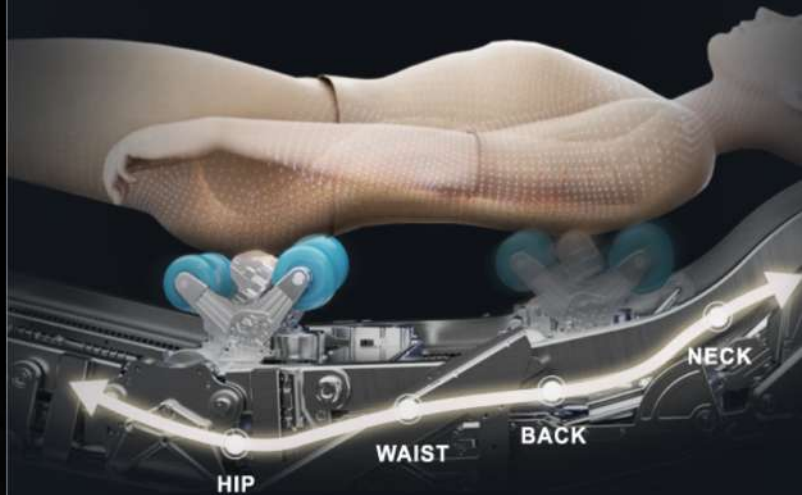

WITH WORSHIP DEFINE OUTSTANDING REALM WITH HEALTHY ESCORT LEADING LIFE

WHOLE BODY RELAXATION MASSAGE

AIR PRESSURE MASSAGE

SHOULDERS

CALF

Calf kneading function

FOOT

4PCS
UPPER ARM
AIRBAG MASSAGE

Valve 2PCS

16PCS
UNDER ARM
AIRBAG MASSAGE

Valve 4PCS

4PCS
LEG AIRBAG
MASSAGE

Valve 2PCS

16PCS
FOOT AIRBAG
MASSAGE

Valve 2PCS

i-OPEN FLEXIBLE RAIL

Effectively increase the width of the guide rail during the process of lying down massage, making the spinal pressure relief more thorough.

1. 1 Two track could adjust angle.
2. 2 166° - Optimum lying angle.
3. 3 Comfortable lying angle.
   The spine is completely relaxed.