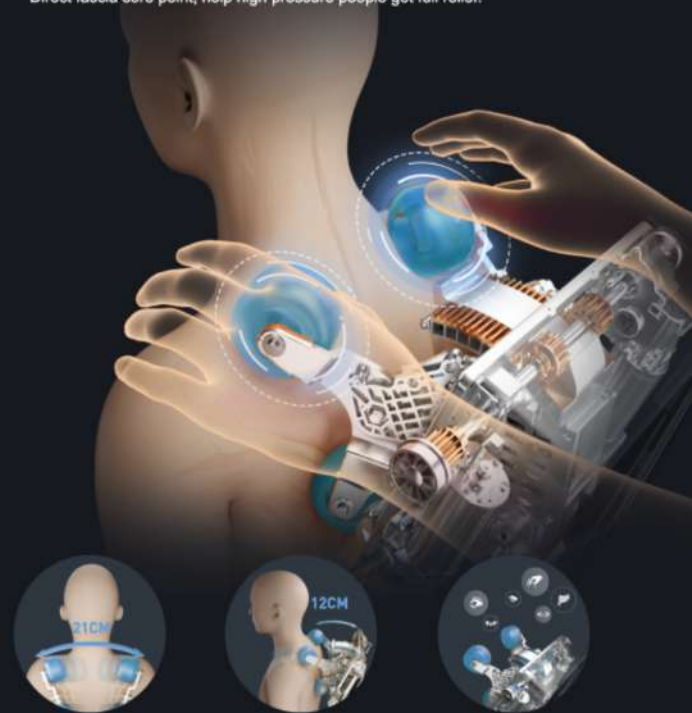

iHealth Massage Chair

Recharge Your Life, Restore Your Health

8 CORE UPGRADES

EMPOWERING AN EFFICIENT LIFE

- 4D Massage Hands**: Icon of two hands.
- Fine Zoning Of Leg and Foot Care**: Icon of a leg and foot.
- I-OPEN Flexible Guide Rail**: Icon of a person lying on a rail.
- 3 Control Methods**: Icon of a hand with three fingers.
- Shawl Heating**: Icon of wavy lines representing heat.
- 20 Sets of Professional Physical Therapy Programs**: Icon of a computer monitor with three circles.
- Full Body Airbag Wrapping**: Icon of a blue airbag.
- Leg Rubbing**: Icon of two hands rubbing a leg.

4D SUPER MASSAGE HAND

Automatically fit the curve of the human body to achieve multi-dimensional deep massage-up and down, left and right, front and back, fixed point. Direct fascia sore point, help high pressure people get full relief.

3-21cm WIDTH
Massage width range increased

12cm FORWARDER
Massage and stretch sore muscles

11 KINDS MASSAGE TECHNIQUES
Target fascia pain points

Zero Gravity Experience

Zero gravity model means, the legs and torso at 118 degrees elevation the location of thighs and calves are above the heart. The gravity of each body part will distribute average on massage chair to make pressure on body fully release.

Hall detection technology+intelligent body pressure sensing technology are adopted. After people with different body shapes are seated, the massage head and trajectory are intelligently adjusted to automatically detect the body shape and shoulder position, so as to comfortably match different people